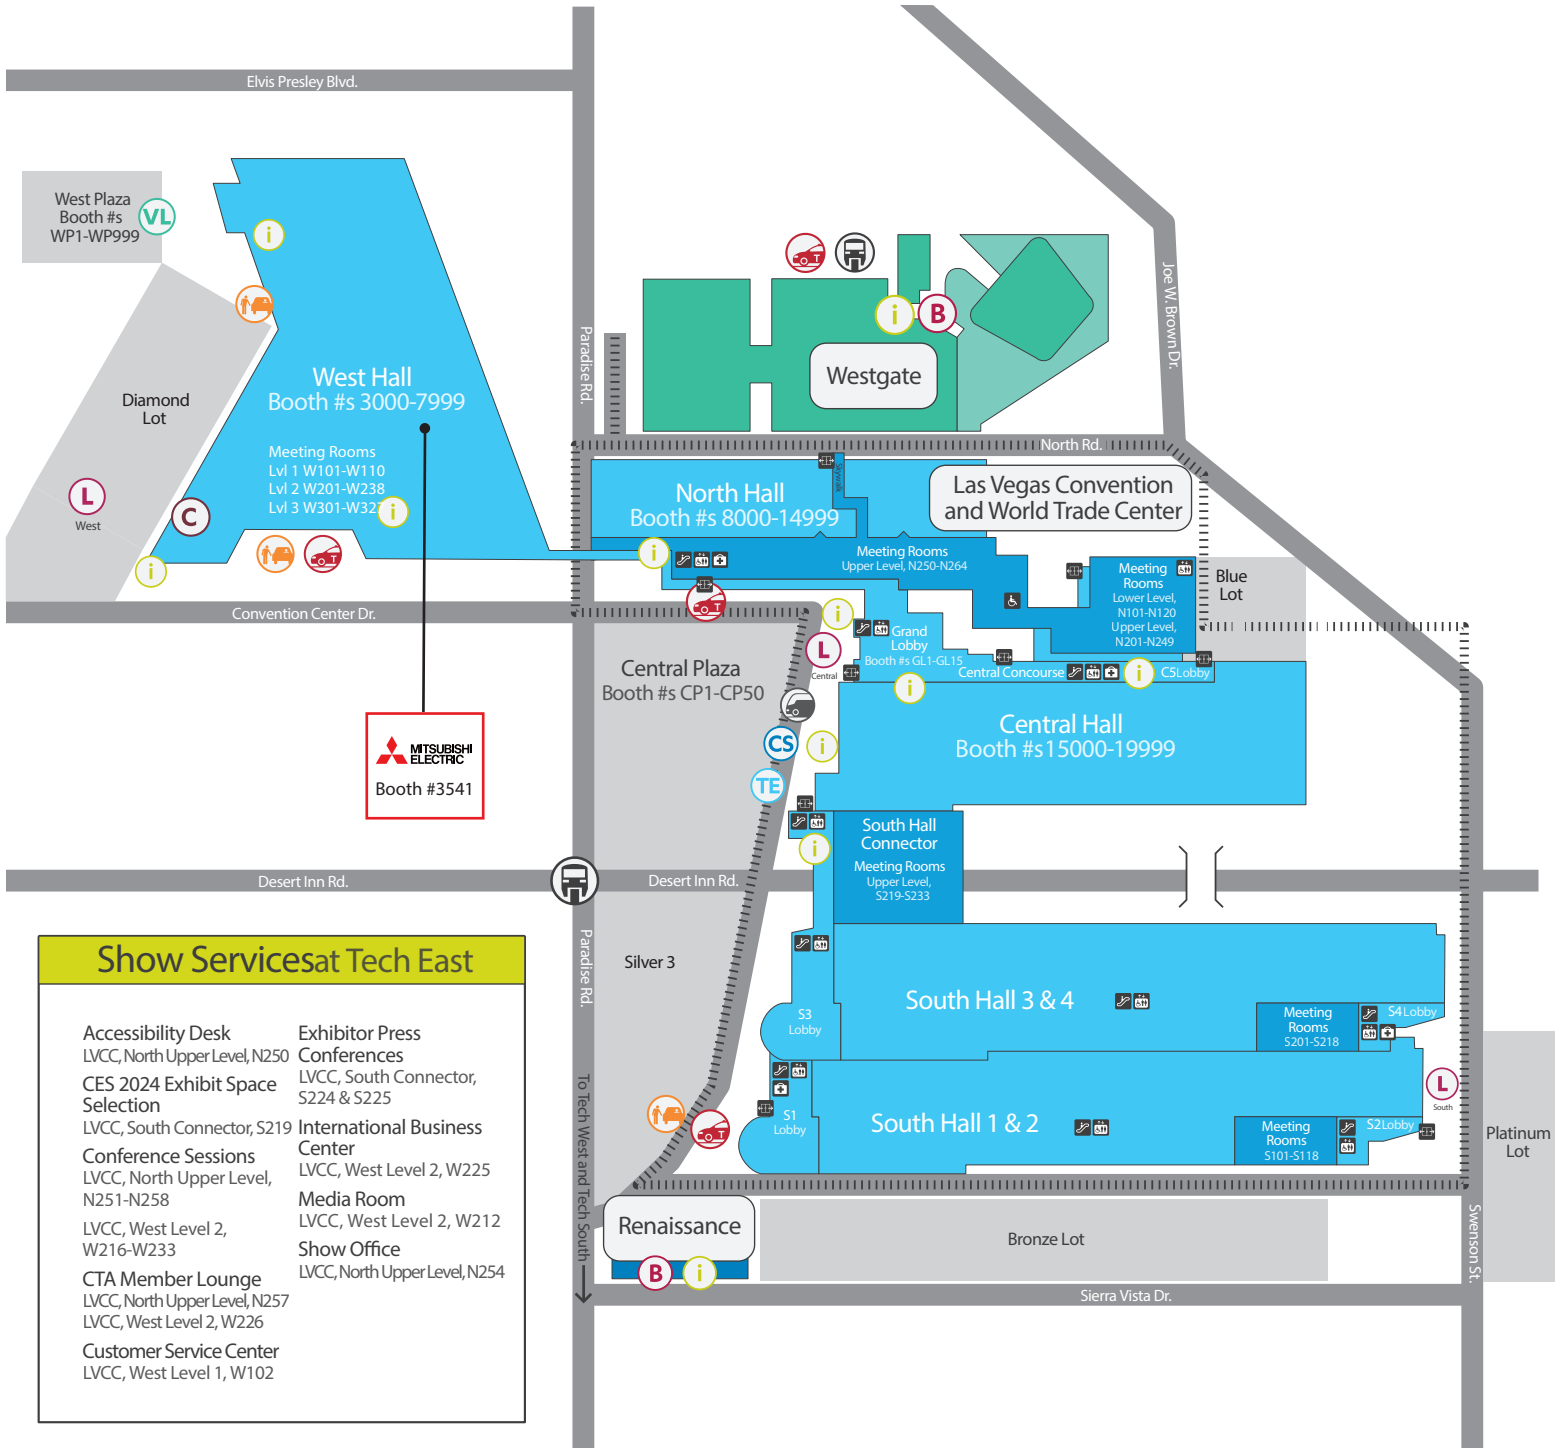

Tech East

Las Vegas Convention and World Trade Center (LVCC), Renaissance Las Vegas and Westgate Las Vegas

Show Services at Tech East

Accessibility Desk LVCC, North Upper Level, N250	Exhibitor Press Conferences LVCC, South Connector, S224 & S225
CES 2024 Exhibit Space Selection LVCC, South Connector, S219	International Business Center LVCC, West Level 2, W225
Conference Sessions LVCC, North Upper Level, N251-N258	Media Room LVCC, West Level 2, W212
CTA Member Lounge LVCC, North Upper Level, N257 LVCC, West Level 2, W226	Show Office LVCC, North Upper Level, N254
Customer Service Center LVCC, West Level 1, W102	

Key

Accessibility Desk	Automatic Doors	Badge Pickup	C Space Shuttle	Customer Service	Elevators	Hotel Shuttle Buses	Information	Las Vegas Monorail	LVCC Loop	Passenger Pickup/Drop-off	Taxi	Tech Express	Vegas Loop

Explore CES exhibit venues at ces.tech. As of Sept. 9, 2022. Locations subject to change. Map not to scale